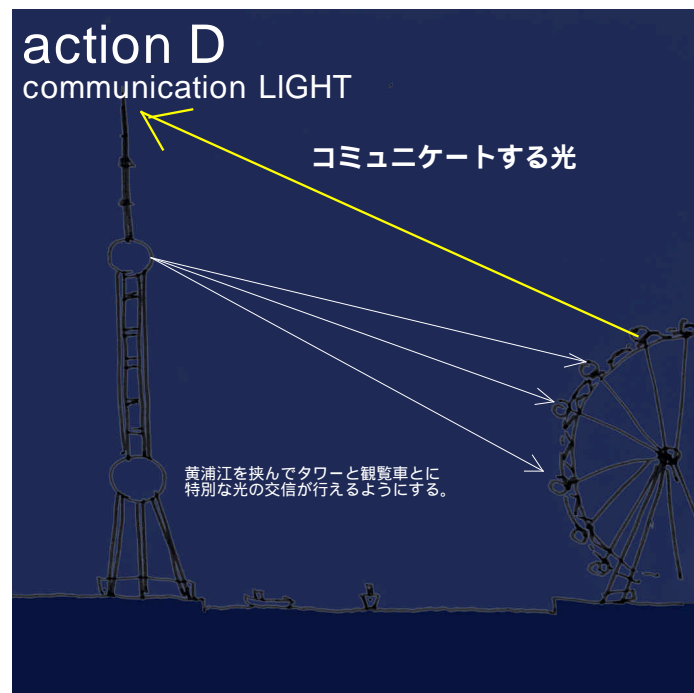

CONCEPT

TEAM HAMANO
+
MASAHIDE KAKUDATE
LIGHTING ARCHITECT
& ASSOCIATES, inc.

LIGHTING IMAGE

TEAM HAMANO
+
MASAHIDE KAKULATE
LIGHTING ARCHITECT
& ASSOCIATES,inc.

SHANGHAI
urban
screen
saver